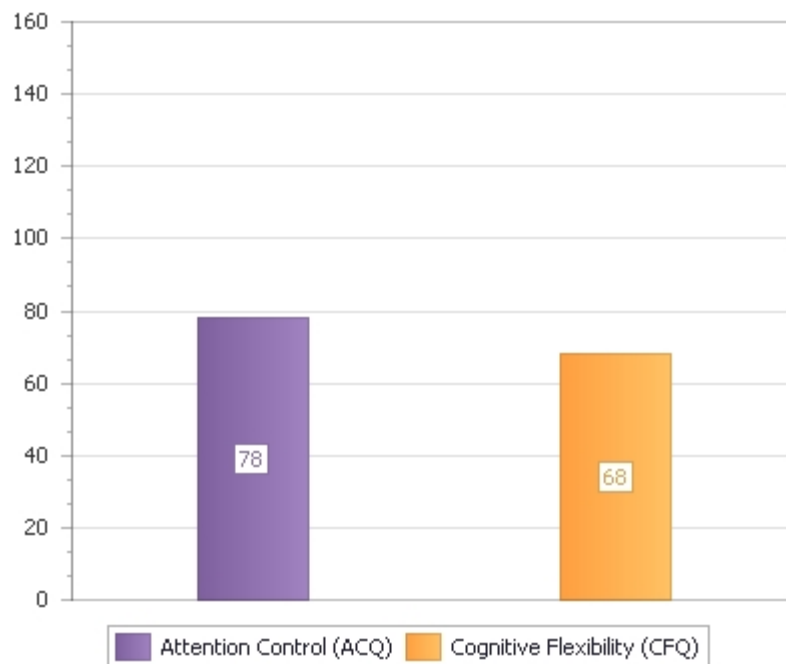

MeSA-AE Assist Standard Analysis

Name: Case, Sample 1

Test Date: 11/9/2016 3:53 PM

Age: 22

Sex: M

Test Type: Standard

On Medication: N

Education Level: Two years of College

Executive Control (ECQ) = 62

MeSA-AE Assist Test A

ACQ	78
Completion Time	35s
Sequential Errors	2

MeSA-AE Assist Test B

CFQ	68
Completion Time	95s
Total Errors	4
Sequential Errors	1
Perseverative Errors	3